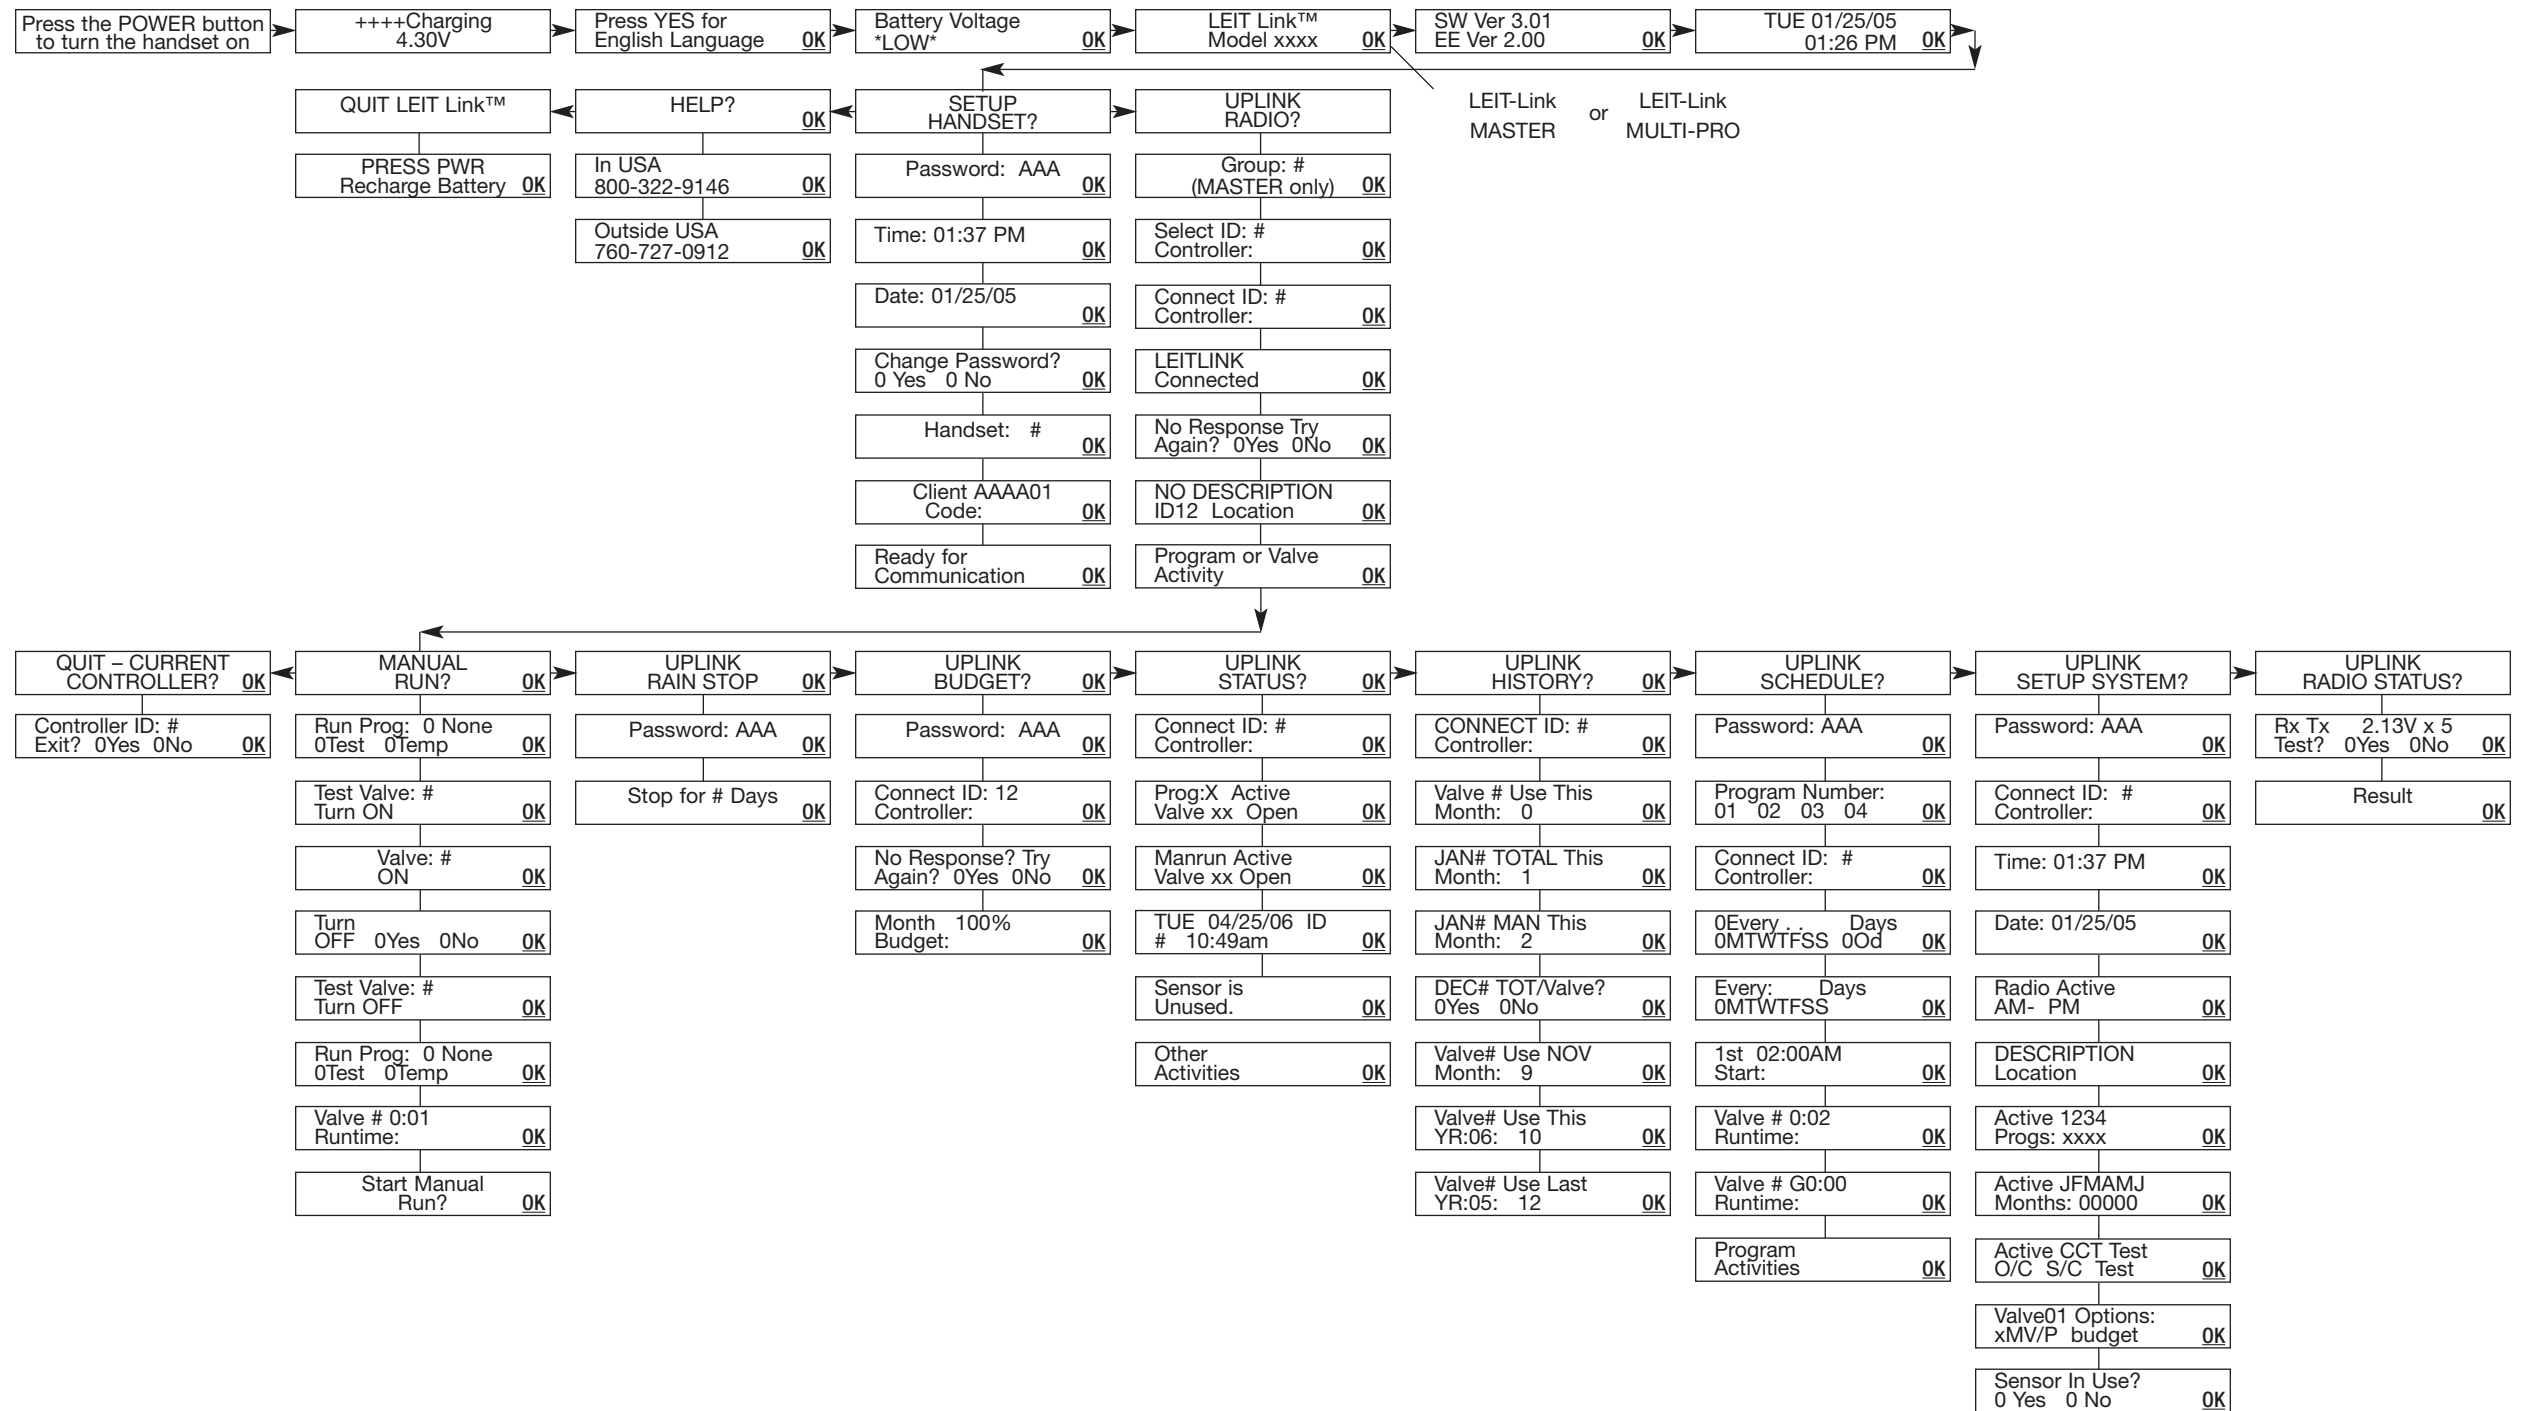

LEIT LINK PROGRAMMING REFERENCE

fold

RECORD / CHART			
	Controller ID	Group ID	Location
1			
2			
3			
4			
5			
6			
7			
8			
9			
10			
11			
12			
13			
14			
15			
16			
17			
18			
19			
20			
21			
22			
23			
24			
25			
26			
27			
28			