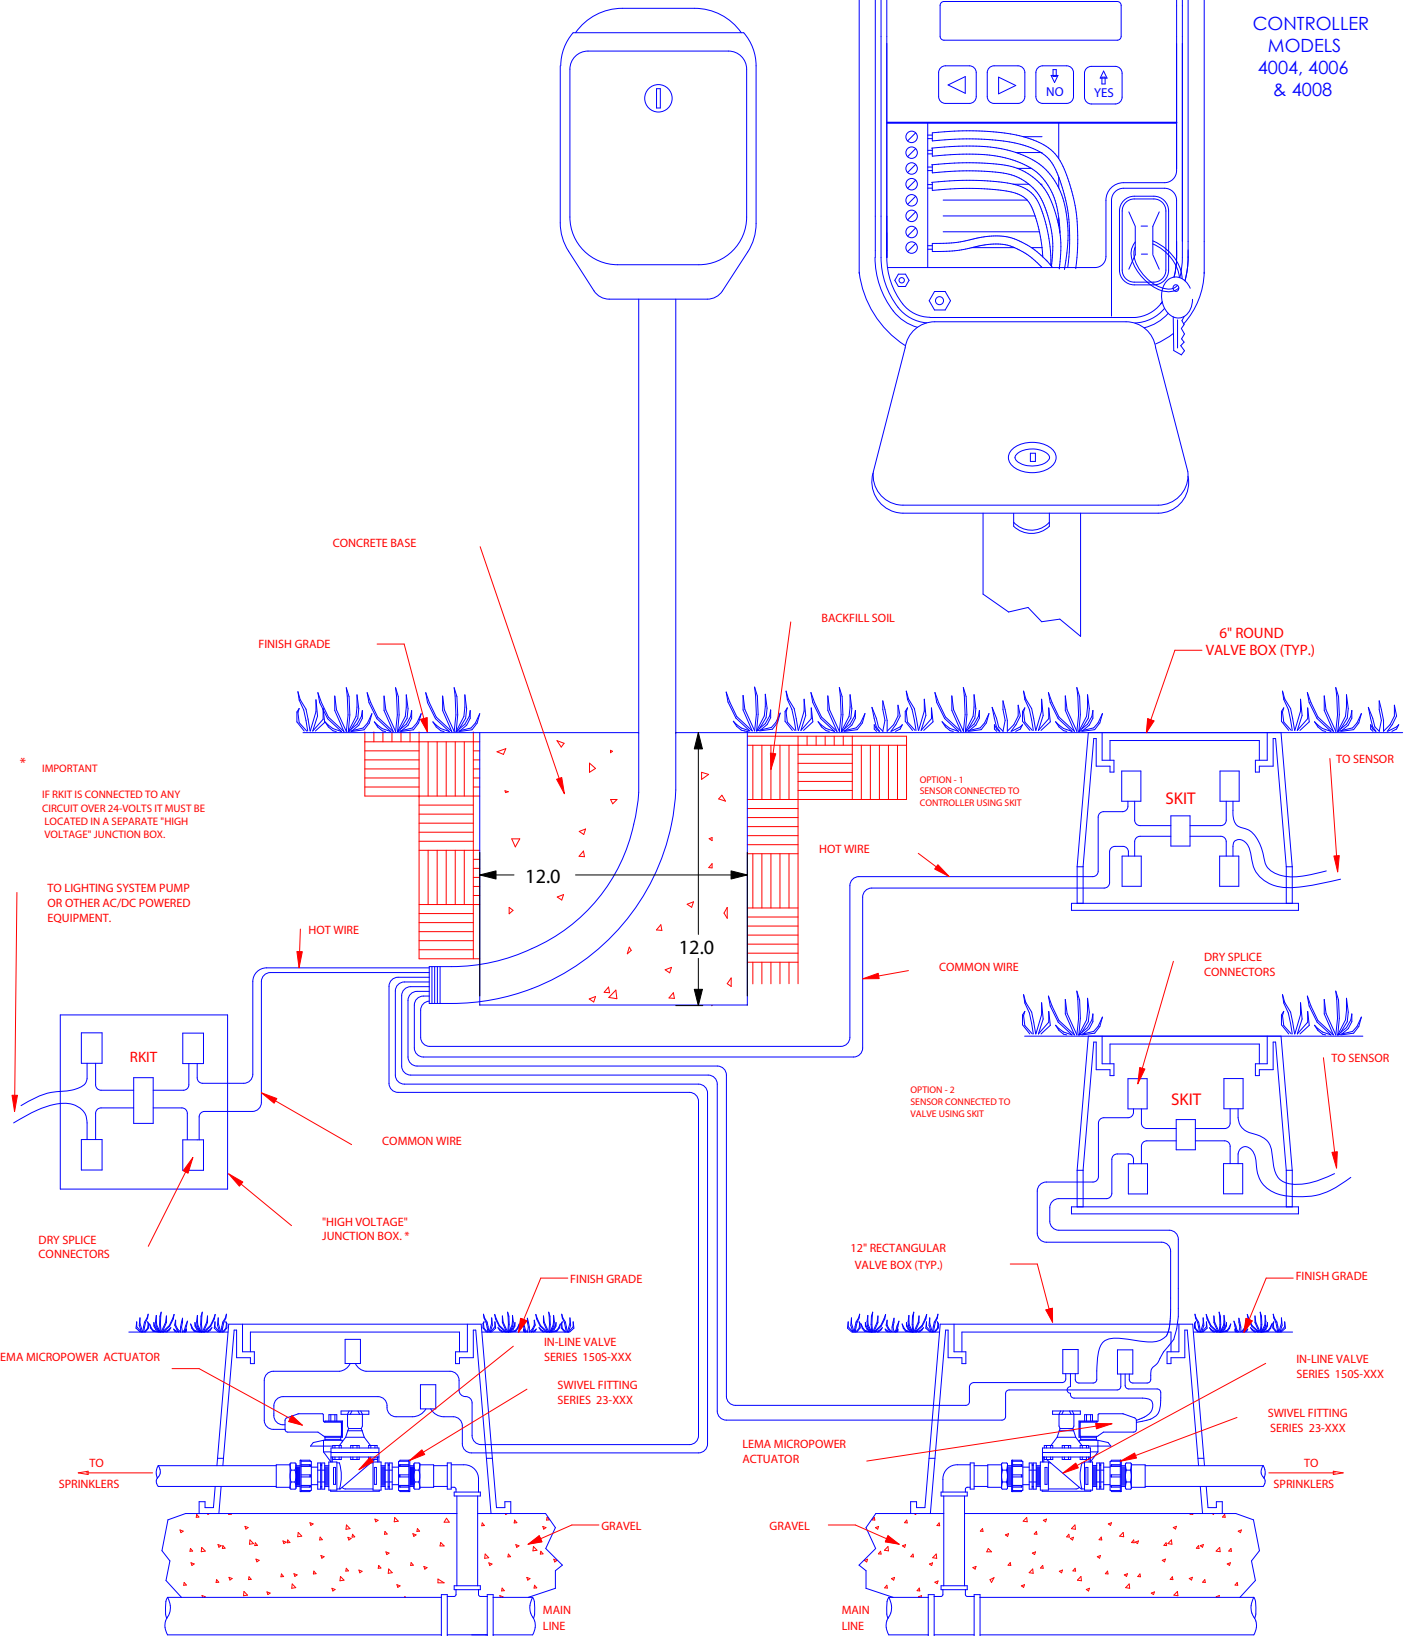

DIG CORPORATION

1210 ACTIVITY DRIVE VISTA, CA. 92083

LEIT[®] 4000 IRRIGATION CONTROLLER

DESCRIPTION: TYPICAL INSTALLATION USING S SERIES ACTUATOR

DRAWING # 4000

DATE: 2/22/01

CONTROLLER MODELS
4004, 4006
& 4008

LEGEND

1. AMBIENT LIGHT POWERED IRRIGATION CONTROLLER.
2. TERMINAL STRIP.
3. 12 OR 14 GAUGE WIRE.
4. PROGRAMMING KEY.
5. 35" STEEL MOUNTING COLUMN.
6. FINISH GRADE.
7. 6-1/2" OF BACKFILL SOIL.
8. POURED CONCRETE BASE- 1-1/2 CU.FT. INSTALL PER MANUFACTURER'S INSTALLATION GUIDE.
9. DIRECT BURIAL CONTROL WIRES TO SPLICE BOX.
10. (2) DRY SPLICE CONNECTORS.
11. IRRIGATION JUNCTION BOX.