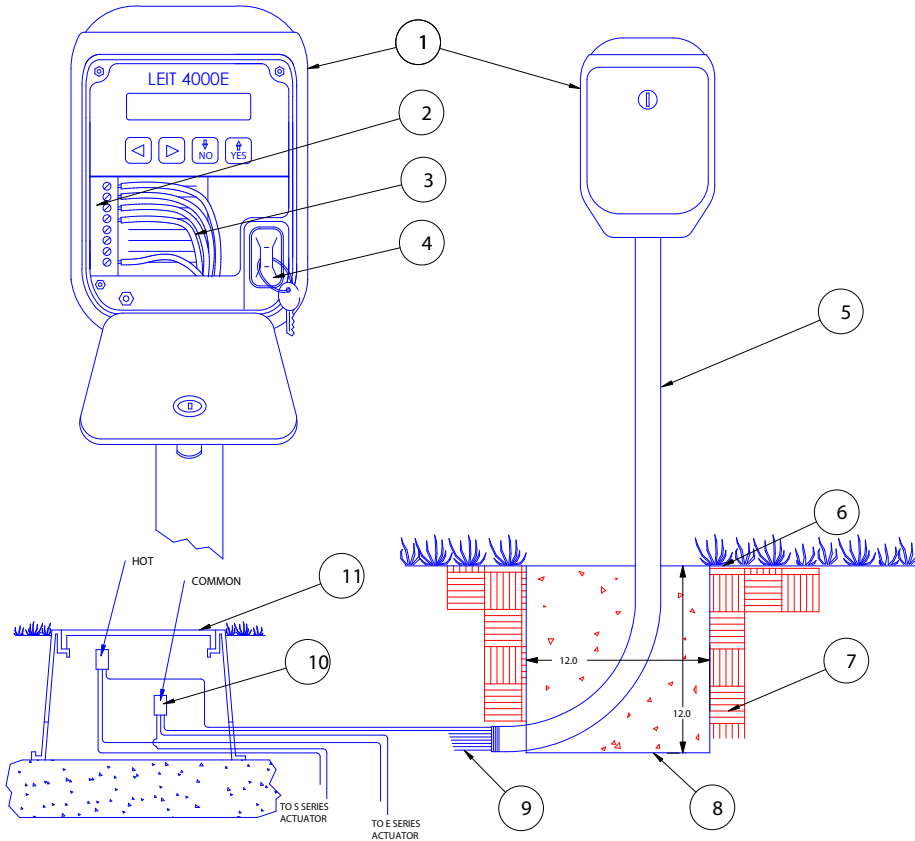

DIG CORPORATION

1210 ACTIVITY DRIVE VISTA, CA. 92083

LEIT[®] 4000 IRRIGATION CONTROLLER

DESCRIPTION: TYPICAL INSTALLATION USING S SERIES ACTUATOR

DRAWING # 4000

DATE: 2/22/01

CONTROLLER MODELS
4004, 4006
& 4008

LEGEND

1. AMBIENT LIGHT POWERED IRRIGATION CONTROLLER.
2. TERMINAL STRIP.
3. 12 OR 14 GAUGE WIRE.
4. PROGRAMMING KEY.
5. 35" STEEL MOUNTING COLUMN.
6. FINISH GRADE.
7. 6-1/2" OF BACKFILL SOIL.
8. POURED CONCRETE BASE- 1-1/2 CU.FT. INSTALL PER MANUFACTURER'S INSTALLATION GUIDE.
9. DIRECT BURIAL CONTROL WIRES TO SPLICE BOX.
10. (2) DRY SPLICE CONNECTORS.
11. IRRIGATION JUNCTION BOX.

2 LIGHT ENERGIZED IRRIGATION CONTROLLER
LEIT 4000E

DIG CORPORATION

1210 ACTIVITY DRIVE VISTA, CA. 92083

LEIT 4000E IRRIGATION CONTROLLER

DESCRIPTION: TYPICAL INSTALLATION USING S & E SERIES ACTUATOR

DRAWING # 4000E