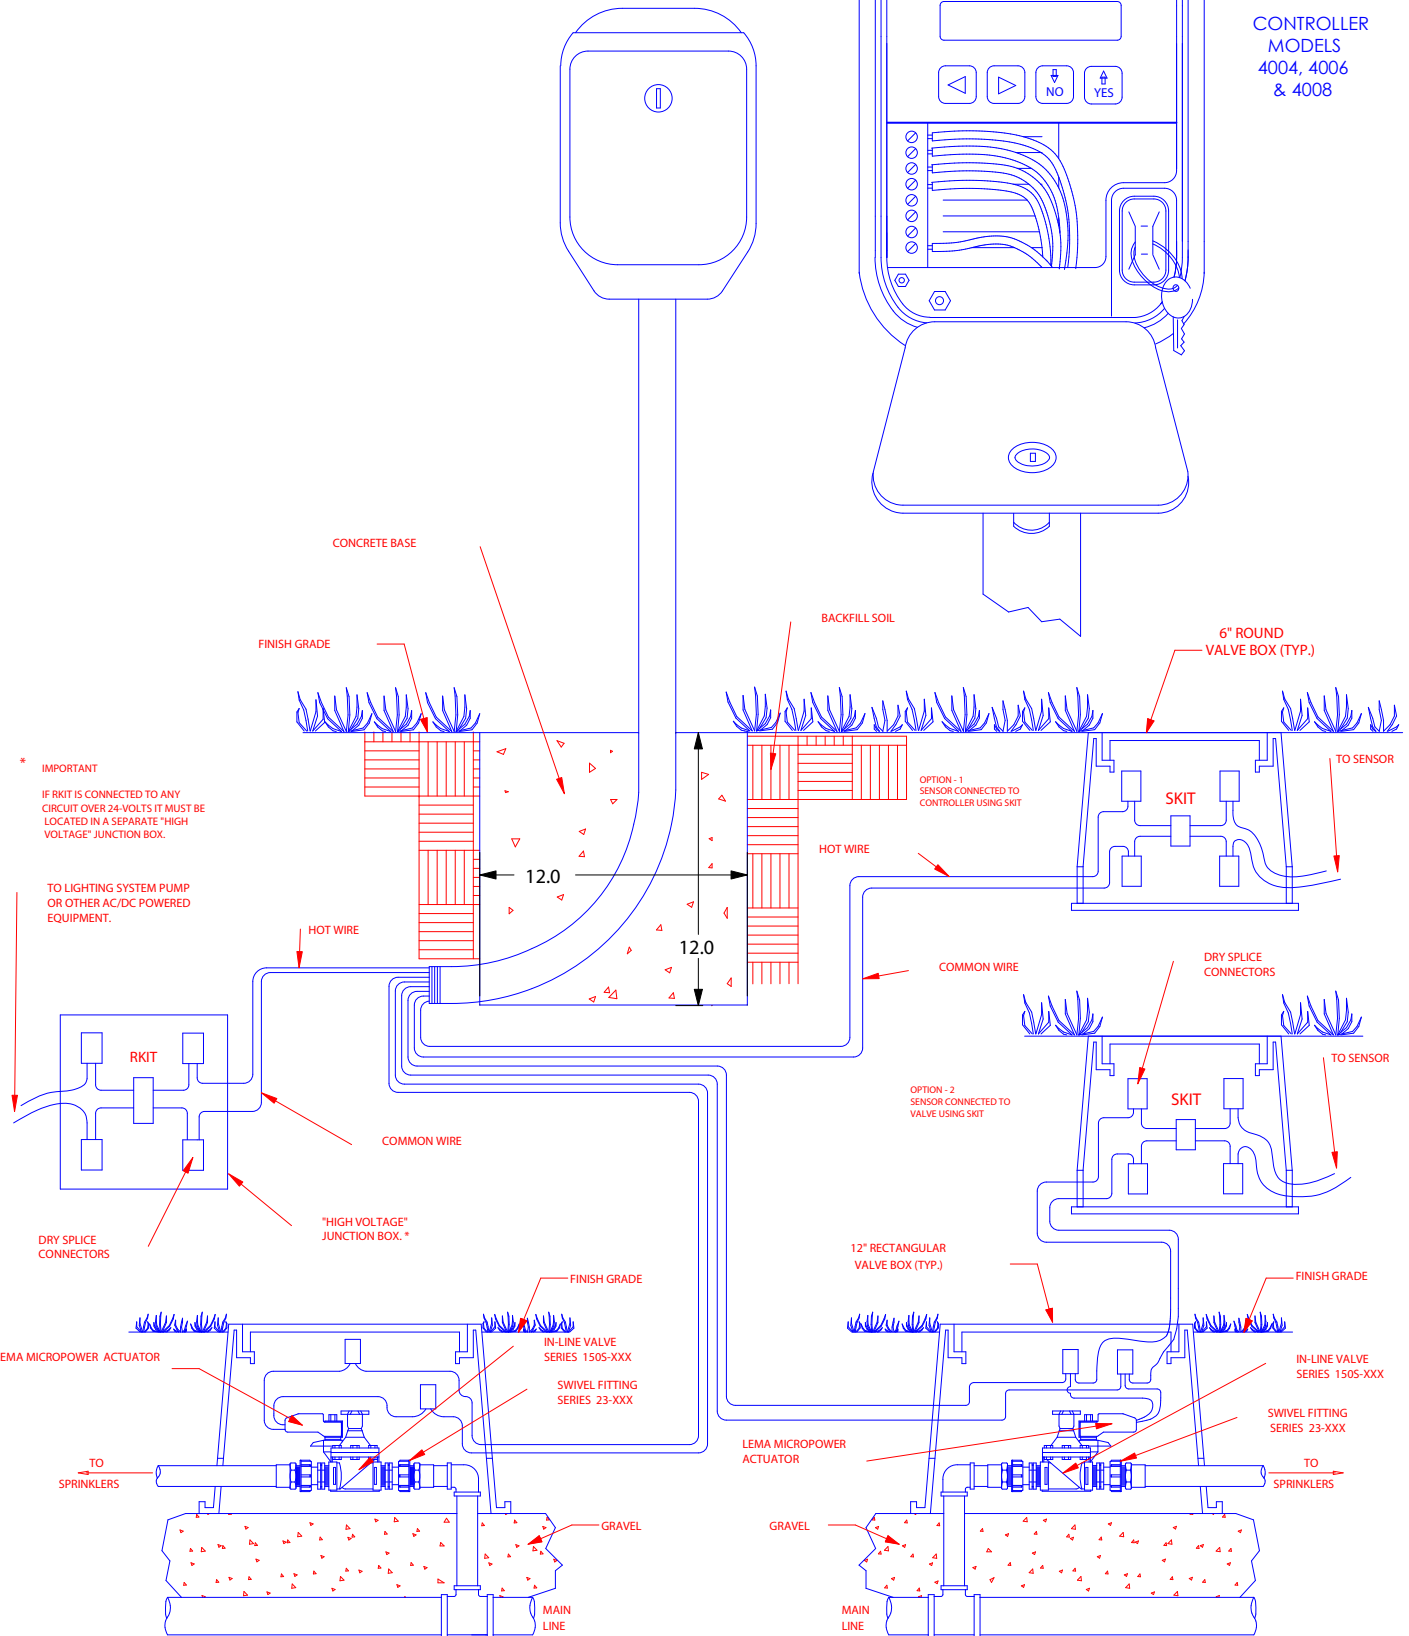

DIG CORPORATION

1210 ACTIVITY DRIVE VISTA, CA. 92083

LEIT[®] 4000 IRRIGATION CONTROLLER

DESCRIPTION: TYPICAL INSTALLATION USING S SERIES ACTUATOR

DRAWING # 4000

DATE: 2/22/01

CONTROLLER MODELS
4004, 4006
& 4008

LEGEND

1. AMBIENT LIGHT POWERED IRRIGATION CONTROLLER.
2. TERMINAL STRIP.
3. 12 OR 14 GAUGE WIRE.
4. PROGRAMMING KEY.
5. 35" STEEL MOUNTING COLUMN.
6. FINISH GRADE.
7. 6-1/2" OF BACKFILL SOIL.
8. POURED CONCRETE BASE- 1-1/2 CU.FT. INSTALL PER MANUFACTURER'S INSTALLATION GUIDE.
9. DIRECT BURIAL CONTROL WIRES TO SPLICE BOX.
10. (2) DRY SPLICE CONNECTORS.
11. IRRIGATION JUNCTION BOX.

DATE: 2/22/01

CONTROLLER
MODELS
4012E & 4016E